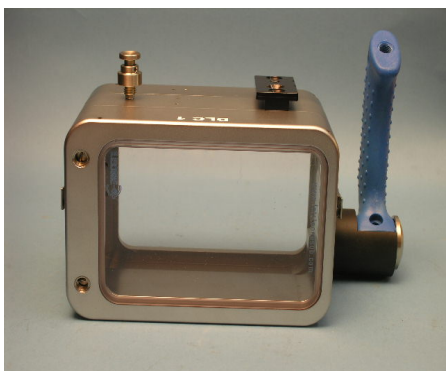

A mention is also essential for the characteristics of the Fuji FinePix Real 3D W3. The W3 is a camera with 2 megapixel CCD sensors 10 each, 2 3x zoom lens with focal length equivalent to 35-105mm that allows recording of HD movies and photos rich details, all with advanced 3D mode, without using special glasses.

The machine can also be used for normal 2D photos.

With the LCD monitor 3.5 "with 16:9 high resolution, you can review videos and photos taken immediately in 3D, with the realism and depth that only the technical tridimensional permits. It can be registered with a rather large internal memory of 34MB, expandable with memory cards SD / SDHC and review pictures and video not only directly from the W3, but also connect it via HDMI mini cable with a device with 3D technology, such as a TV latest in 3D, in which case you need glasses as if to display images or videos on a PC with dedicated graphics card.

The introductory price we are proposing for the kit DLC1-FUJI W3 is € 1000.00